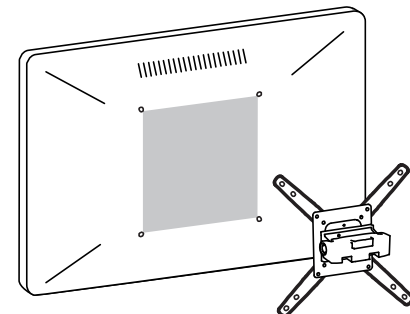

### Ergotron® HX Desk Monitor Arm

Monitor Mount VESA options

**75x75mm**  
**100x100mm**

**100x200mm**

**200x100mm**

**200x200mm**

Desk Clamp

## Ergotron® HX Desk Monitor Arm