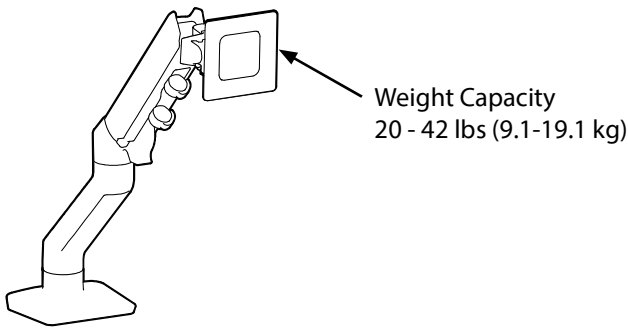

Ergotron® HX Desk Monitor Arm