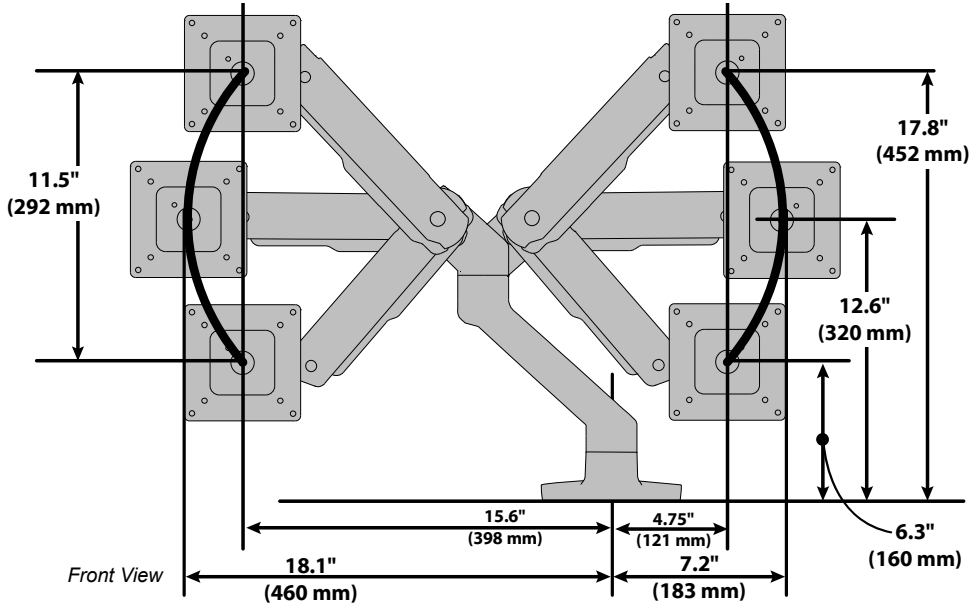

### Ergotron® HX Desk Monitor Arm

Monitor Mount VESA options

**75x75mm**  
**100x100mm**

**100x200mm**

**200x100mm**

**200x200mm**

Desk Clamp

## Ergotron® HX Desk Monitor Arm

### Range of Motion