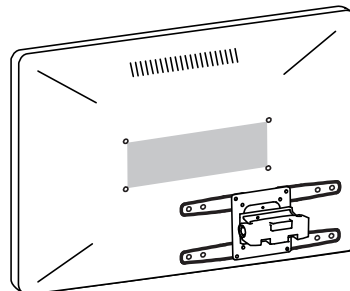

### Ergotron® HX Desk Monitor Arm

Monitor Mount VESA options

**75x75mm**  
**100x100mm**

**100x200mm**

**200x100mm**

**200x200mm**

Desk Clamp

## Ergotron® HX Desk Monitor Arm