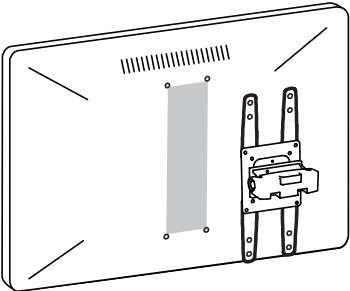

### Ergotron® HX Desk Monitor Arm

Monitor Mount VESA options

**75x75mm**  
**100x100mm**

**100x200mm**

**200x100mm**

**200x200mm**

Desk Clamp

## Ergotron® HX Desk Monitor Arm