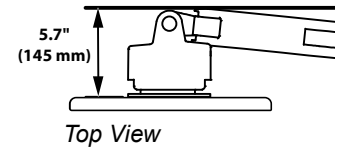

### Ergotron® HX Desk Monitor Arm

Monitor Mount VESA options

**75x75mm**  
**100x100mm**

**100x200mm**

**200x100mm**

**200x200mm**

Desk Clamp