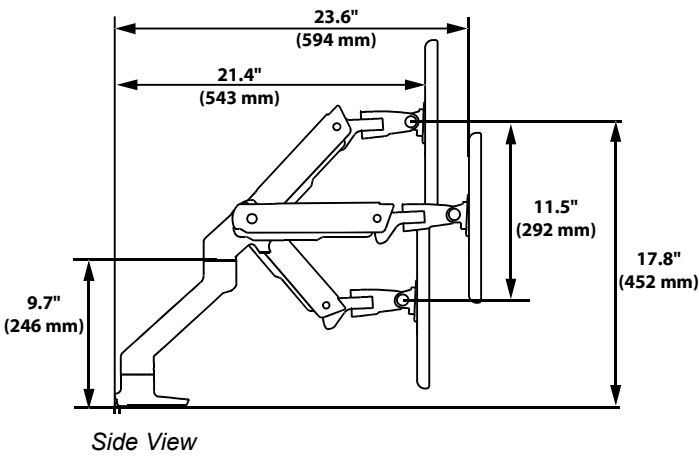

### Ergotron® HX Desk Monitor Arm

Monitor Mount VESA options

**75x75mm**  
**100x100mm**

**100x200mm**

**200x100mm**

**200x200mm**

Desk Clamp

## Ergotron® HX Desk Monitor Arm