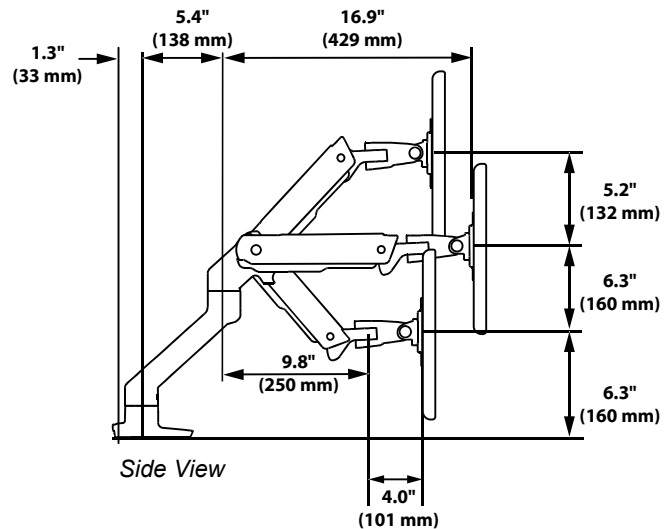

### Ergotron® HX Desk Monitor Arm

Monitor Mount VESA options

**75x75mm**  
**100x100mm**

**100x200mm**

**200x100mm**

**200x200mm**

Desk Clamp

## Ergotron® HX Desk Monitor Arm