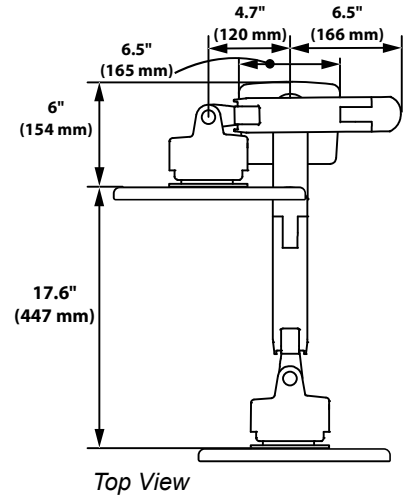

### Ergotron® HX Desk Monitor Arm

Monitor Mount VESA options

**75x75mm**  
**100x100mm**

**100x200mm**

**200x100mm**

**200x200mm**

Desk Clamp

## Ergotron® HX Desk Monitor Arm