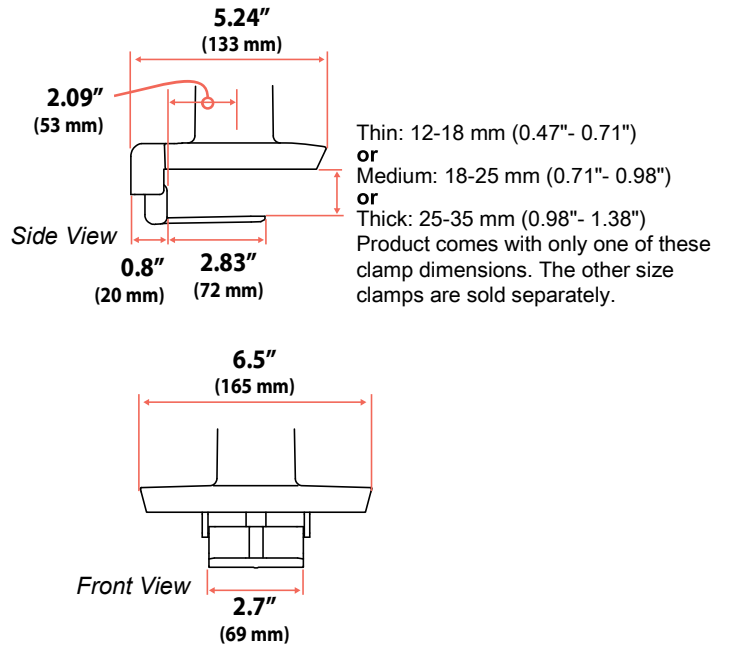

### Ergotron® HX Desk Monitor Arm

Monitor Mount VESA options

**75x75mm**  
**100x100mm**

**100x200mm**

**200x100mm**

**200x200mm**

Desk Clamp

## Ergotron® HX Desk Monitor Arm

### Range of Motion