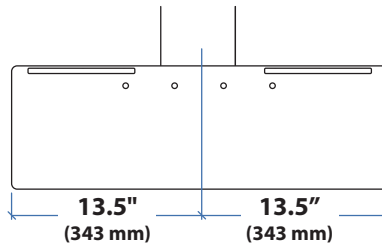

Keyboard Trays for WorkFit-S

Large Keyboard Tray

Extra Deep Keyboard Tray

9 Mounting Locations

© 2012 Ergotron, Inc. rev. 02/01/2012 DIM-WF5-Keyboard-Tray Content is subject to change without notification