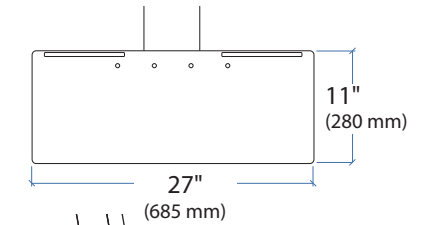

Keyboard Trays for WorkFit-S

Large Keyboard Tray

Extra Deep Keyboard Tray

9 Mounting Locations

© 2012 Ergotron, Inc. rev. 02/01/2012 DIM-WF5-Keyboard-Tray Content is subject to change without notification