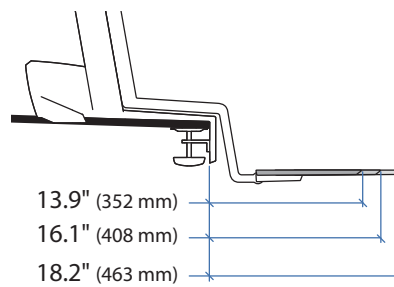

Keyboard Trays for WorkFit-S

Large Keyboard Tray

Extra Deep Keyboard Tray

9 Mounting Locations

© 2012 Ergotron, Inc. rev. 02/01/2012 DIM-WF5-Keyboard-Tray Content is subject to change without notification