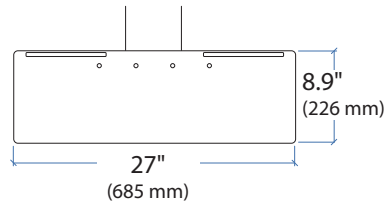

Keyboard Trays for WorkFit-S

Large Keyboard Tray

Extra Deep Keyboard Tray

9 Mounting Locations

© 2012 Ergotron, Inc. rev. 02/01/2012 DIM-WF5-Keyboard-Tray Content is subject to change without notification