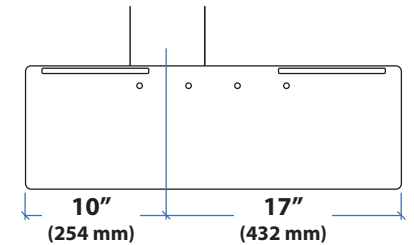

Keyboard Trays for WorkFit-S

Large Keyboard Tray

Extra Deep Keyboard Tray

9 Mounting Locations

© 2012 Ergotron, Inc. rev. 02/01/2012 DIM-WF5-Keyboard-Tray Content is subject to change without notification