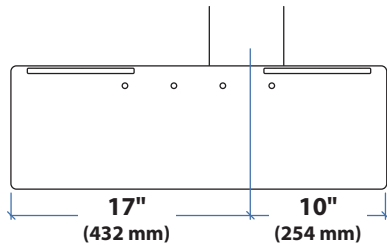

Keyboard Trays for WorkFit-S

Large Keyboard Tray

Extra Deep Keyboard Tray

9 Mounting Locations

© 2012 Ergotron, Inc. rev. 02/01/2012 DIM-WF5-Keyboard-Tray Content is subject to change without notification