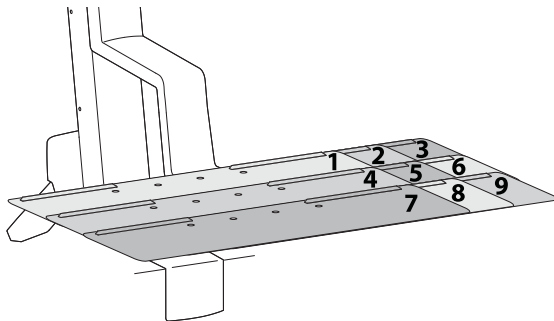

Keyboard Trays for WorkFit-S

Large Keyboard Tray

Extra Deep Keyboard Tray

9 Mounting Locations

© 2012 Ergotron, Inc. rev. 02/01/2012 DIM-WF5-Keyboard-Tray Content is subject to change without notification