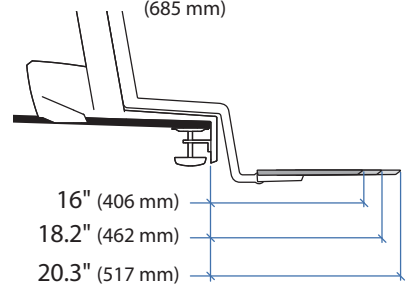

Keyboard Trays for WorkFit-S

Large Keyboard Tray

Extra Deep Keyboard Tray

9 Mounting Locations

© 2012 Ergotron, Inc. rev. 02/01/2012 DIM-WF5-Keyboard-Tray Content is subject to change without notification