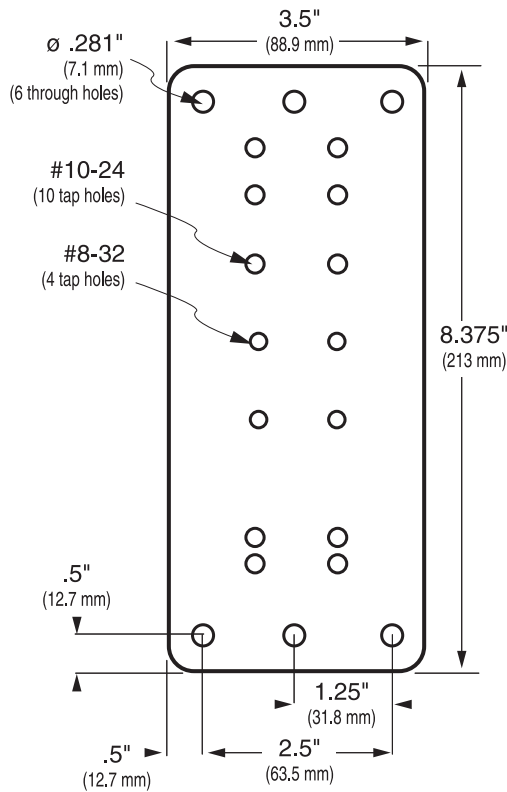

Wall Track and Wall Plate

Wall Track

Wall Plate

© 2011 Ergotron, Inc. rev. 07/12/2011 DIM-WTP Content is subject to change without notification

Americas Sales and Corporate Headquarters

St. Paul, MN USA
 (800) 888-8458
 +1-651-681-7600
www.ergotron.com
sales@ergotron.com