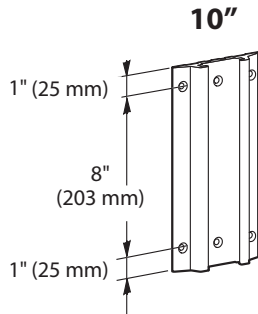

Wall Track and Wall Plate

Wall Track

Wall Plate

© 2011 Ergotron, Inc. rev. 07/12/2011 DIM-WTP Content is subject to change without notification

Americas Sales and Corporate Headquarters

St. Paul, MN USA
 (800) 888-8458
 +1-651-681-7600
www.ergotron.com
sales@ergotron.com