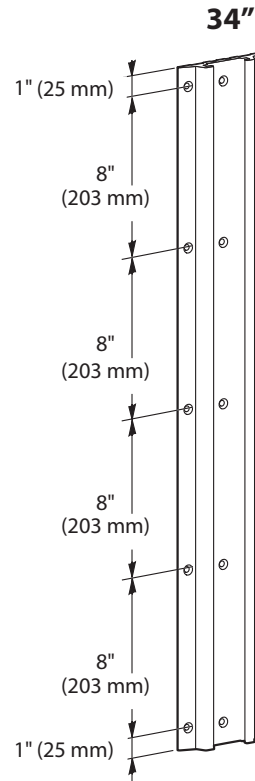

Wall Track and Wall Plate

Wall Track

Wall Plate

© 2011 Ergotron, Inc. rev. 07/12/2011 DIM-WTP Content is subject to change without notification

Americas Sales and Corporate Headquarters

St. Paul, MN USA
 (800) 888-8458
 +1-651-681-7600
www.ergotron.com
sales@ergotron.com