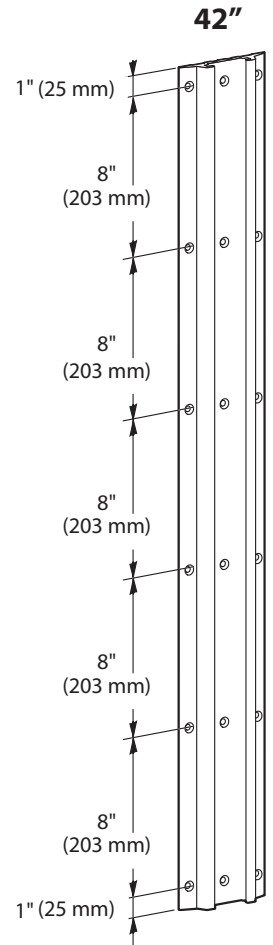

Wall Track and Wall Plate

Wall Track

Wall Plate

© 2011 Ergotron, Inc. rev. 07/12/2011 DIM-WTP Content is subject to change without notification

Americas Sales and Corporate Headquarters

St. Paul, MN USA
 (800) 888-8458
 +1-651-681-7600
www.ergotron.com
sales@ergotron.com