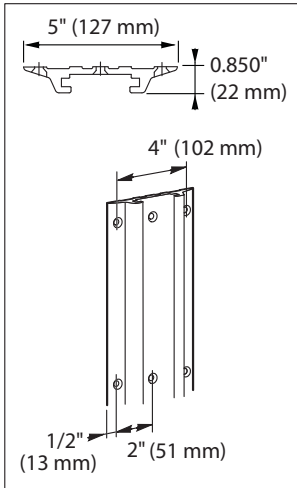

Wall Track and Wall Plate

Wall Track

Wall Plate

© 2011 Ergotron, Inc. rev. 07/12/2011 DIM-WTP Content is subject to change without notification

Americas Sales and Corporate Headquarters

St. Paul, MN USA
 (800) 888-8458
 +1-651-681-7600
www.ergotron.com
sales@ergotron.com