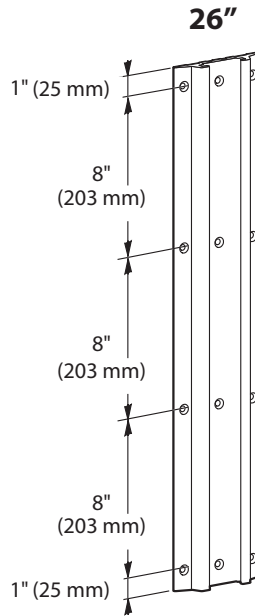

Wall Track and Wall Plate

Wall Track

Wall Plate

© 2011 Ergotron, Inc. rev. 07/12/2011 DIM-WTP Content is subject to change without notification

Americas Sales and Corporate Headquarters

St. Paul, MN USA
 (800) 888-8458
 +1-651-681-7600
www.ergotron.com
sales@ergotron.com