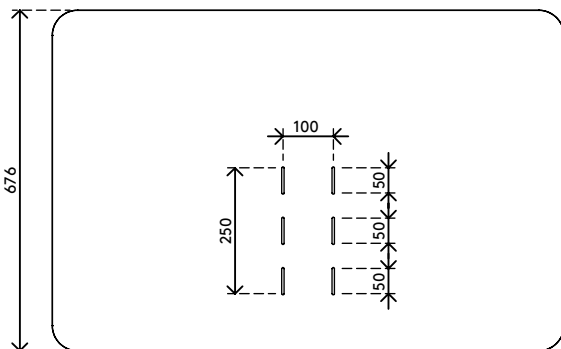

addit

Addit Hygieneschutz – Monitor 310

2020/05/06

44.310

 1100 x 720 x 10 mm

 1 pcs

 helles Acryl

 3,5 kg