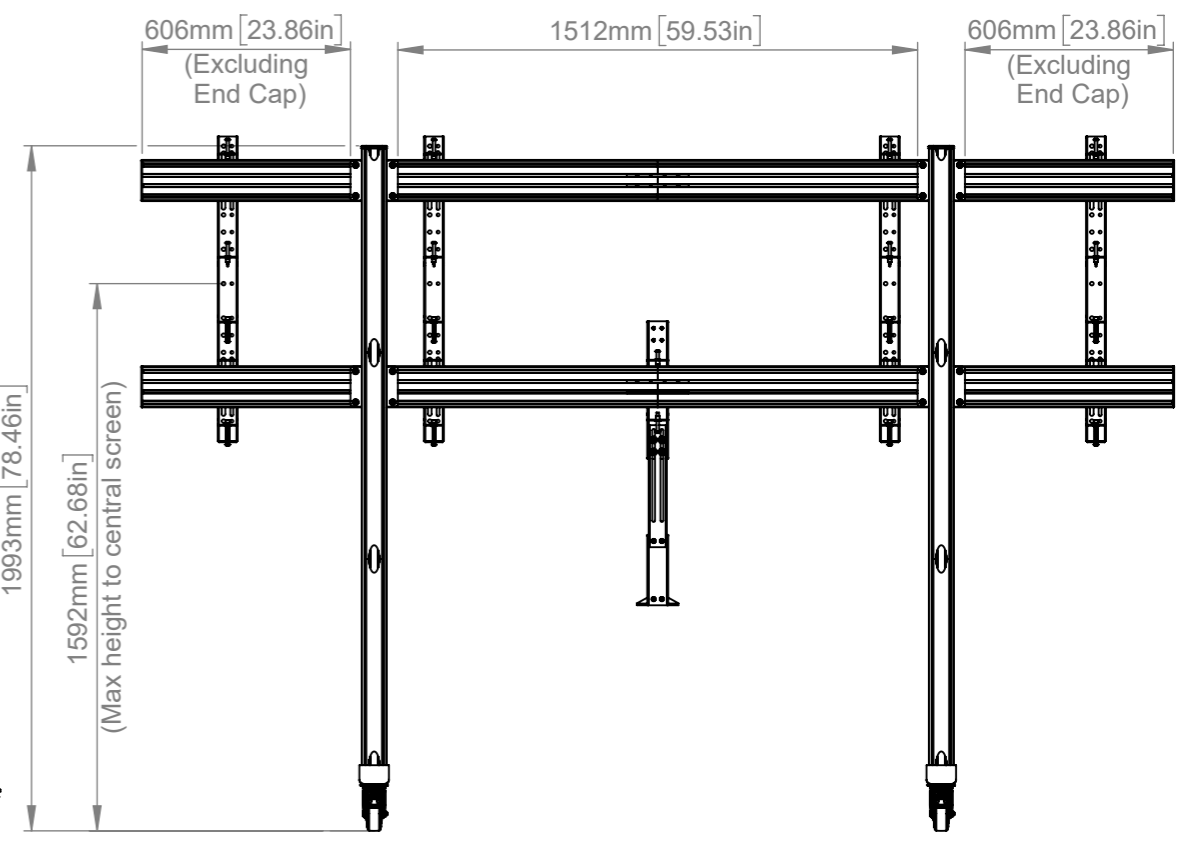

ISOMETRIC VIEW
SCALE: 1 : 25

B-Tech International Design and Manufacturing Limited makes no representation or warranties, express or implied, with respect to the reuse of the data provided herewith, regardless of its format or the means of its transmission. B-Tech International Design and Manufacturing Limited makes every effort to provide accurate information, however there is no guarantee or representation to the user as to the accuracy, currency, suitability or reliability of this data. The user assumes all risks associated with its use. B-Tech International Design and Manufacturing Limited assumes no responsibility for actual or consequential damage incurred as a result of any user's reliance on this data.

B-Tech International Design & Manufacturing Limited Part of the B-Tech International Group		B-Tech No: BT8518
		Title: XXL Twin Screen VC Trolley
 UNLESS OTHERWISE SPECIFIED DIMENSIONS ARE IN MILLIMETERS	Size: A3	Revision: R00
	Scale: 1:22	Date: 13/03/2023
	Sheet: 1 of 1	File Name: BTD-BT8518