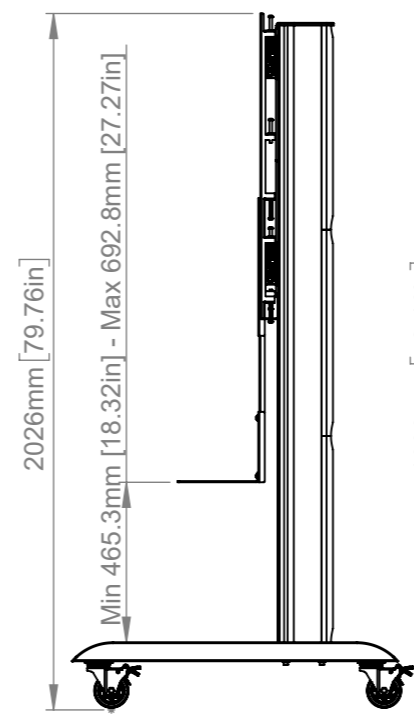

ISOMETRIC VIEW
SCALE: 1 : 25

B-Tech International Design and Manufacturing Limited makes no representation or warranties, express or implied, with respect to the reuse of the data provided herewith, regardless of its format or the means of its transmission. B-Tech International Design and Manufacturing Limited makes every effort to provide accurate information, however there is no guarantee or representation to the user as to the accuracy, currency, suitability or reliability of this data. The user assumes all risks associated with its use. B-Tech International Design and Manufacturing Limited assumes no responsibility for actual or consequential damage incurred as a result of any user's reliance on this data.

B-Tech International Design & Manufacturing Limited Part of the B-Tech International Group		B-Tech No: BT8518
		Title: XXL Twin Screen VC Trolley
 UNLESS OTHERWISE SPECIFIED DIMENSIONS ARE IN MILLIMETERS	Size: A3	Revision: R00
	Scale: 1:22	Date: 13/03/2023
	Sheet: 1 of 1	File Name: BTD-BT8518