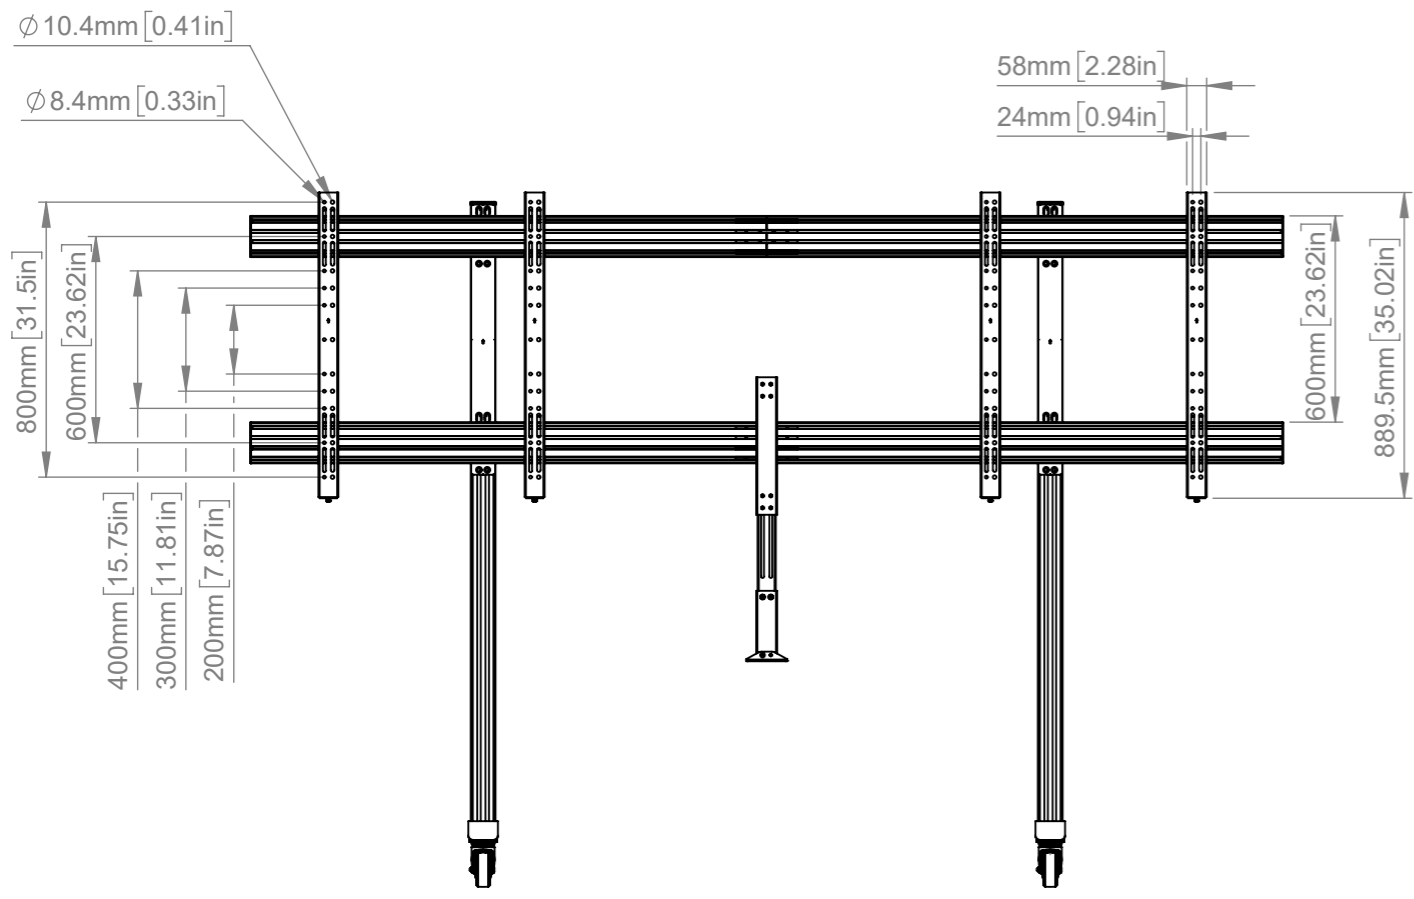

ISOMETRIC VIEW
SCALE: 1 : 25

B-Tech International Design and Manufacturing Limited makes no representation or warranties, express or implied, with respect to the reuse of the data provided herewith, regardless of its format or the means of its transmission. B-Tech International Design and Manufacturing Limited makes every effort to provide accurate information, however there is no guarantee or representation to the user as to the accuracy, currency, suitability or reliability of this data. The user assumes all risks associated with its use. B-Tech International Design and Manufacturing Limited assumes no responsibility for actual or consequential damage incurred as a result of any user's reliance on this data.

B-Tech International Design & Manufacturing Limited Part of the B-Tech International Group		B-Tech No: BT8518
		Title: XXL Twin Screen VC Trolley
 UNLESS OTHERWISE SPECIFIED DIMENSIONS ARE IN MILLIMETERS	Size: A3	Revision: R00
	Scale: 1:22	Date: 13/03/2023
	Sheet: 1 of 1	File Name: BTD-BT8518