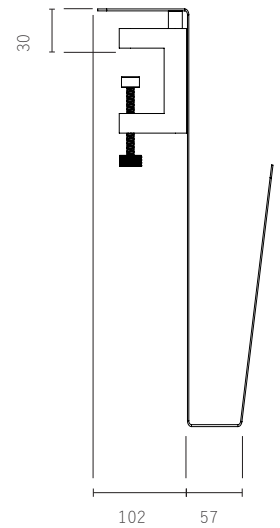

APTO

BOOKSHELF

Designed by Hans Thyge & Co. // Produced by PJ Production

APTO

MULTI CLAMP

Design by Hans Thyge & Co. // Hergestellt von PJ Production