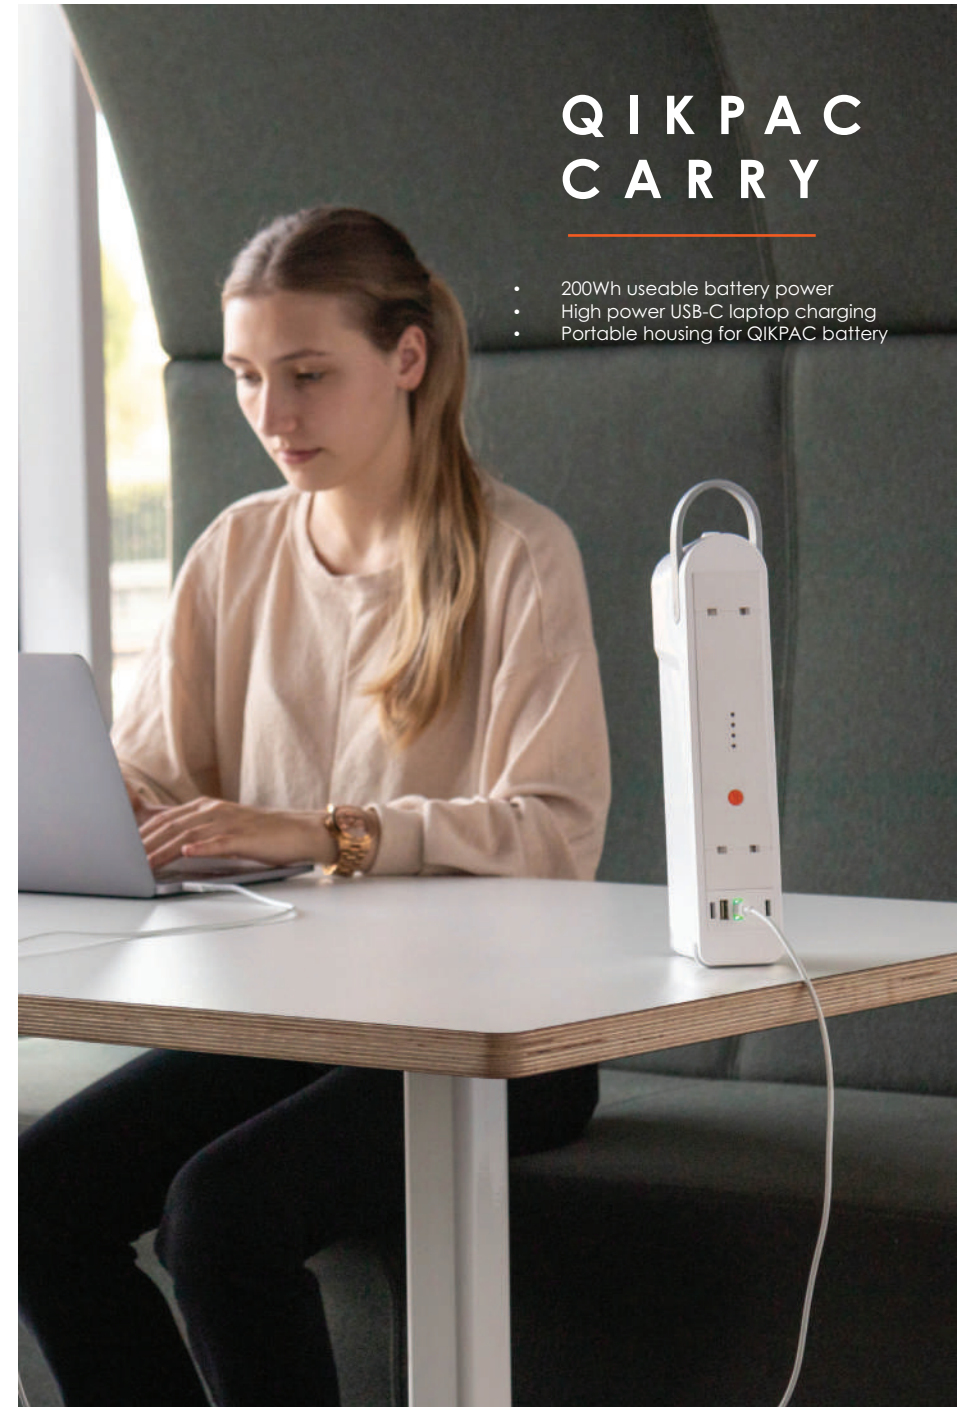

QIKPAC CARRY

- 200Wh useable battery power
- High power USB-C laptop charging
- Portable housing for QIKPAC battery