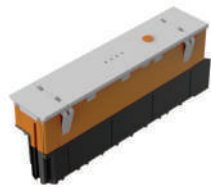

BATTERY POWER

**QIKPAC**  
200Wh lithium-ion battery with TUF USB charging

■ Black Fascia

**QIKPAC**  
200Wh lithium-ion battery with TUF USB charging

□ White Fascia

**QIKPAC CARRY**  
Portable 200Wh li-ion battery with TUF USB charging