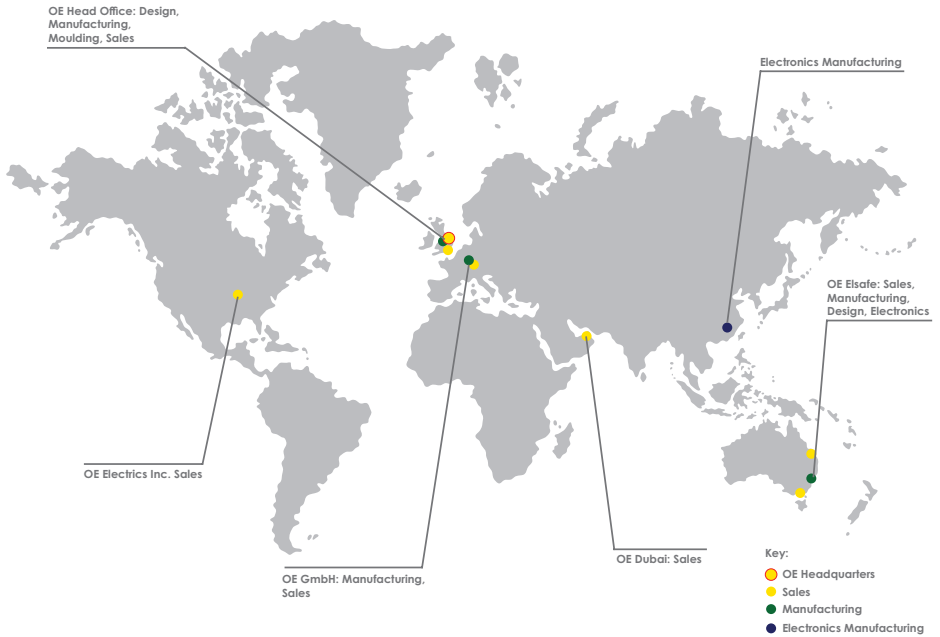

Head Office
OE Electrics Ltd
OE House
Thomas Maddison lane
Calder Park
Wakefield
United Kingdom
WF4 3GH

Phone
UK: +44(0)1924 367 255

Email
UK Sales: sales@oeelectrics.co.uk

Website
UK: oeelectrics.co.uk

International
US: oeelectrics.com
Germany: de.oeelectrics.com
Australia: oeelsafe.com.au
Asia: asia.oeeelsafe.com

Follow Us
Facebook
Instagram
Twitter
Pinterest
LinkedIn