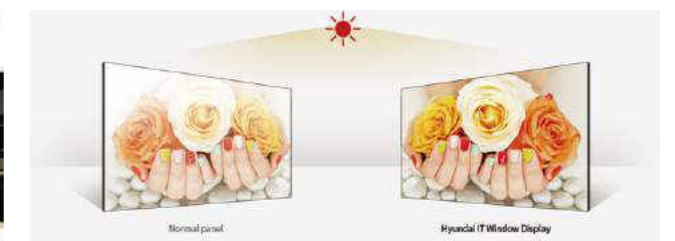

Automatic brightness control according to the brightness of surrounding environment