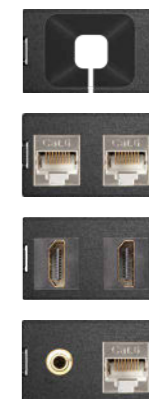

Freely configurable according to your requirements.