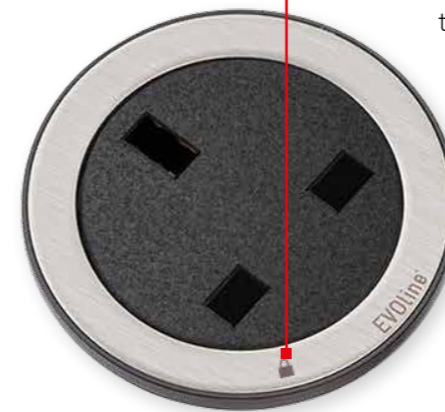

EVOLine® One

Upgrade Your Furniture.

EVOLine One provides the ideal compact power socket and charging point. This circular unit can be installed either horizontally or vertically and customised to client requirements thanks to the wide range of modular inserts available.

With various finish options combined with a tasteful selection of interchangeable bezels and 360°

rotating covers, EVOLine One offers the ideal solution ANYWHERE.

Whether in the guest bedroom, bar, lounge, restaurant, lobby, meeting room or conference areas, the EVOLine One provides quick and safe access to discreet aesthetically pleasing charging points wherever you need them.

Available with internationally approved sockets.

NEW! OneLock
Effective anti-theft protection

NEW! USB Charger A+C