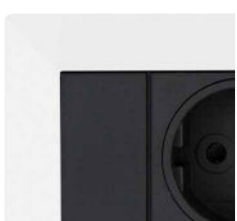

EVoline® FrameDock|Hide

Versatility. Covered or uncovered.

The EVoline FrameDock provides the perfect solution for flush mounted sockets or charging into virtually any horizontal or vertical surface.

Totally modular, it can be customized to suit your needs however much or little connectivity required. EVoline FrameDock is also designed

for installation into soft seating applications providing seamless integration of additional sockets. Various finish options in conjunction with only 53mm total installation depth make this a robust and versatile all-rounder.

Optional new cover system enables your connectivity to be covered or uncovered when not in use.

Available with internationally approved sockets.

Freely configurable according to your requirements.

NEW

FrameDock Hide

Provides the option for connectivity to be covered or uncovered.