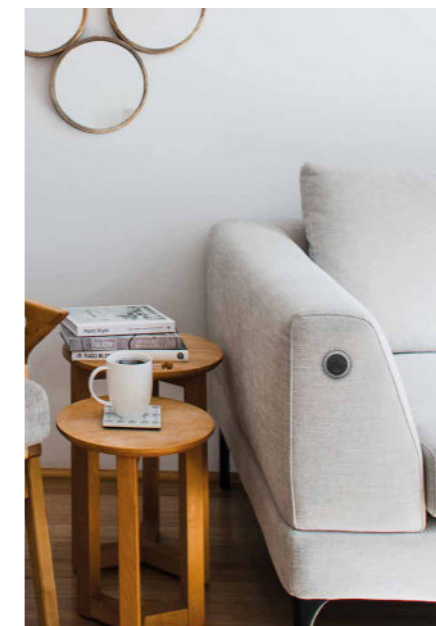

EVoline® One

Installation in Soft Seating.

Thanks to its specially designed and patented upholstery sleeve the EVoline One is perfectly suited for installation into upholstered furniture. Whether a leather armchair or fabric sofa, it adds eye-catching style to function within a variety of soft seating and furniture applications.