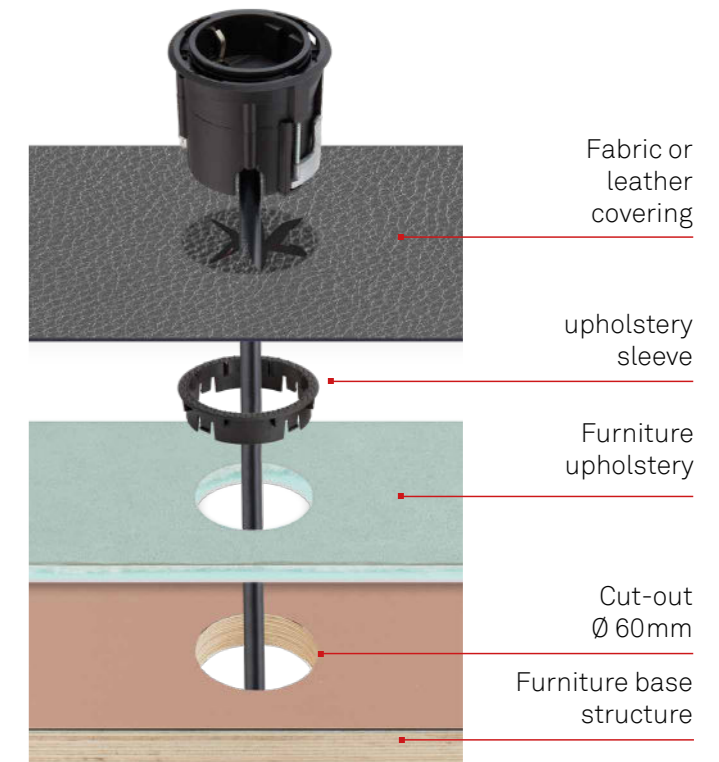

Available with internationally approved sockets.

NEW! OneLock
Effective anti-theft protection

NEW! USB Charger A+C

EVoline® One

Installation in Soft Seating.

Thanks to its specially designed and patented upholstery sleeve the EVoline One is perfectly suited for installation into upholstered furniture. Whether a leather armchair or fabric sofa, it adds eye-catching style to function within a variety of soft seating and furniture applications.

The upholstery sleeve and fixing clamp options enable the EVoline One to be installed into a variety of furniture, including fine or heavy upholstery with ANY depth of base structure.

EVoline® BackFlip

against liquid ingress and spillages, thus providing an extra safe solution!

The shallow installation depth of only 53mm allows mounting into a multitude of horizontal, vertical or inverted surfaces and even above drawers.