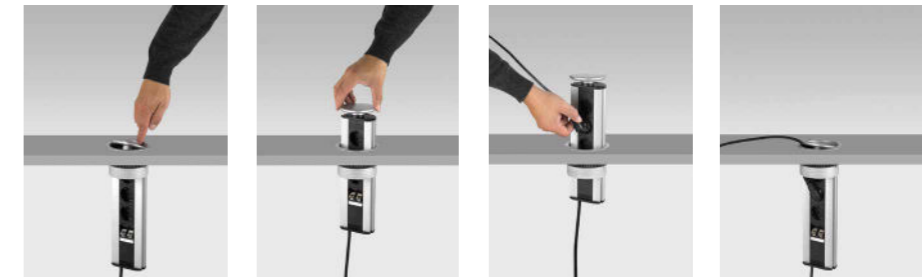

LED Nightlight

Available with internationally approved sockets.

Freely configurable according to your requirements.