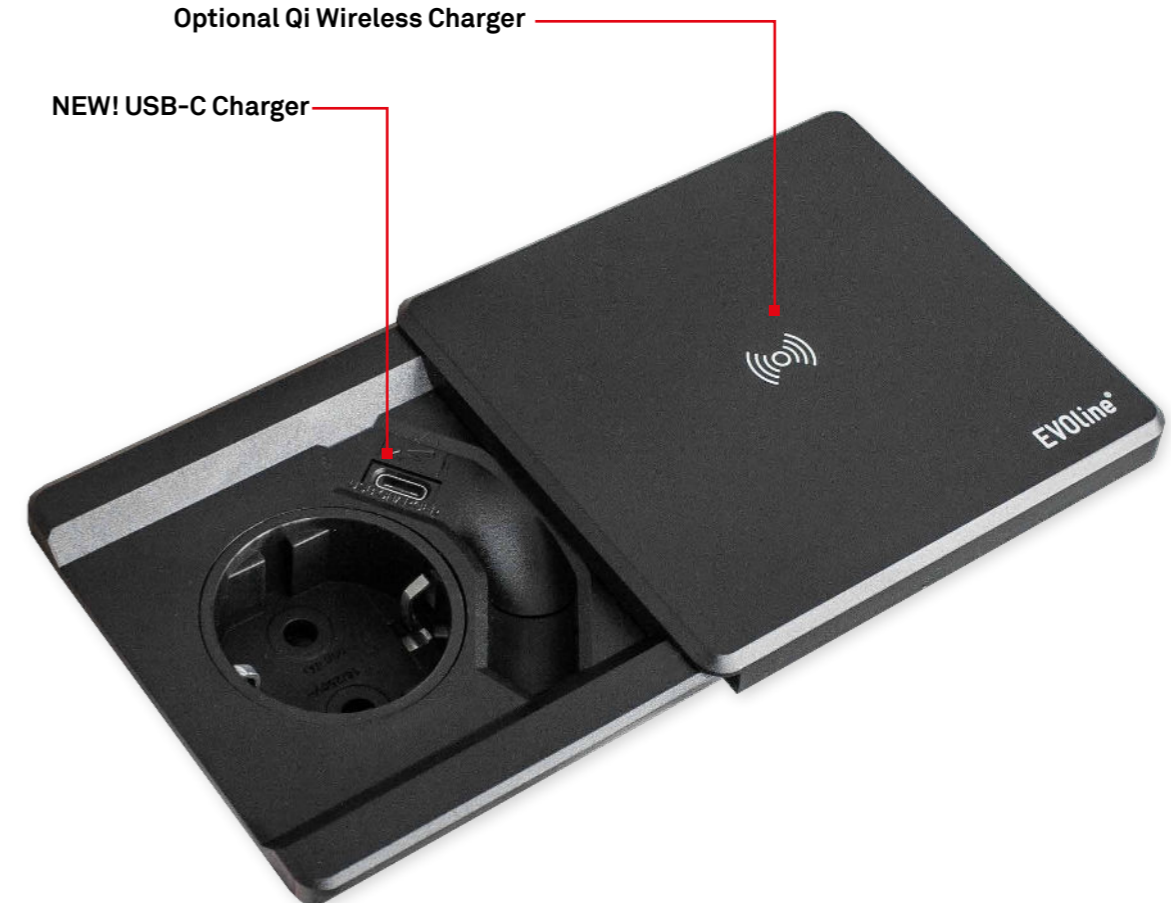

Housing a power socket and USB charger A or C, there are also options to include Cat6 or USB-C Power Delivery and Qi Wireless Charger.

cover is designed to charge Qi compatible mobile phones wirelessly in either the open or closed position.

If opting to include Qi Wireless Charging, the innovative sliding

Various finish options available, ideal solution for guest bedrooms, bar lounge and lobby areas.

Optional Qi Wireless Charger

NEW! USB-C Charger