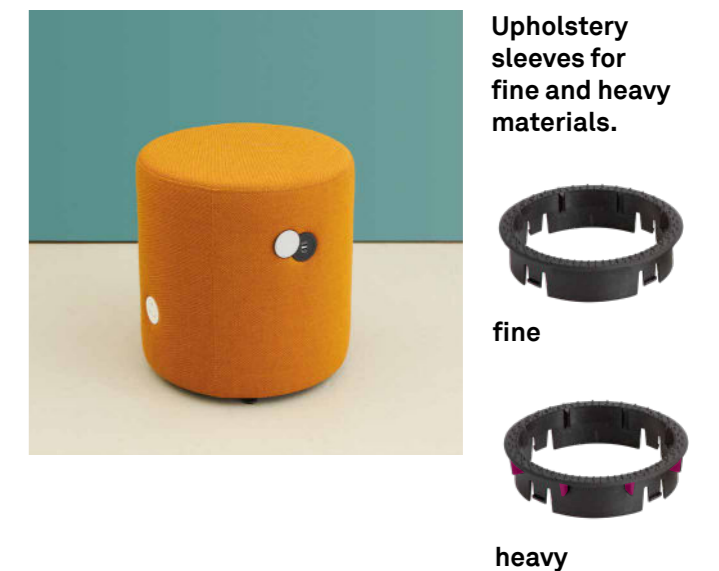

Available with internationally approved sockets.

NEW! OneLock
Effective anti-theft protection

NEW! USB Charger A+C

EVoline® One

Installation in Soft Seating.

Thanks to its specially designed and patented upholstery sleeve the EVoline One is perfectly suited for installation into upholstered furniture. Whether a leather armchair or fabric sofa, it adds eye-catching style to function within a variety of soft seating and furniture applications.

The upholstery sleeve and fixing clamp options enable the EVoline One to be installed into a variety of furniture, including fine or heavy upholstery with ANY depth of base structure.

EVoline® BackFlip