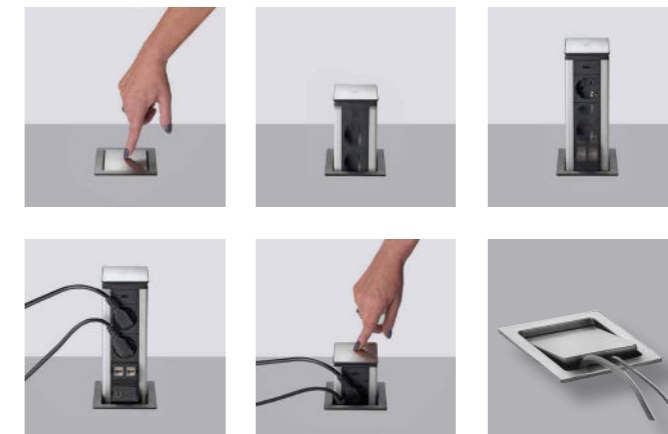

The patented rocking cover enables devices to be connected whilst concealed under the table/desk surface, presenting a minimalistic and smart aesthetic whether in use or not.

LED Nightlight

Available with internationally approved sockets.

Freely configurable according to your requirements.

EVoline® Port Push

Connect at the press of a finger.

The EVoline Port Push is operated with a push-to-open function, facilitating power and connectivity to be instantly available at the touch of a finger.

Even when devices are connected it can be retracted into the table/desk cover with a gentle push of the patented cover. Available in metallic and glass finish options with minimal footprint.

Available with internationally approved sockets.

Patented cover function. Fully retractable even when connected.

Freely configurable according to your requirements.

EVoline® FlipTop Push

Executive Connectivity.

The EVoline FlipTop Push is an elegant, integrated power and connectivity solution for executive guest bedrooms, business hubs, meeting rooms and conference areas.