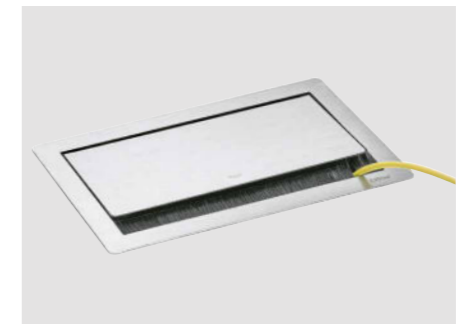

Even when devices are connected it can be retracted into the table/desk cover with a gentle push of the patented cover. Available in metallic and glass finish options with minimal footprint.

Available with internationally approved sockets.

Patented cover function. Fully retractable even when connected.

Freely configurable according to your requirements.

EVoline® FlipTop Push

Executive Connectivity.

The EVoline FlipTop Push is an elegant, integrated power and connectivity solution for executive guest bedrooms, business hubs, meeting rooms and conference areas.

Freely configurable according to your requirements.

Options to flush mount.

Fast and Simple installation into surface depths of 10mm-50mm.

Built in cable clips for for under-desk cable management.

EVoline® Dock Square