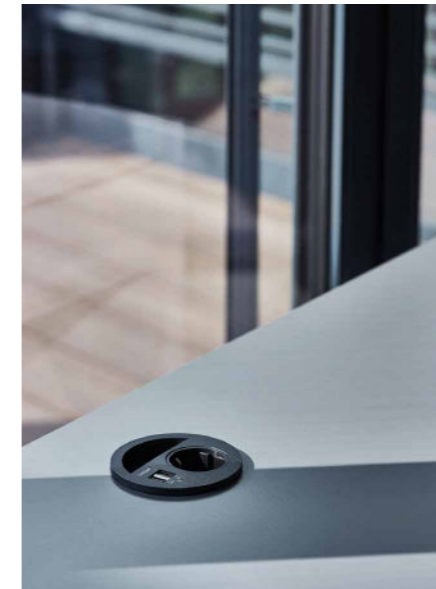

Available with internationally approved sockets.

Within the versatile cable aperture an integrated locking clip slides across to retain any cables in order to keep the table/desk surface cable-free.

The shallow 50mm installation depth and innovative fastening system guarantee simple and fast assembly.