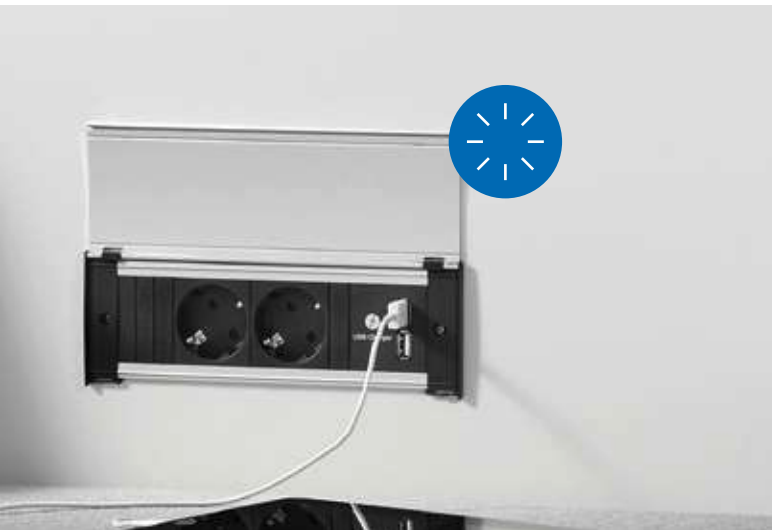

Materials

High-quality materials not only create a visual feature, they turn every touch into a wonderful experience. Aluminium, metal, sheet steel or practical plastic: choose the BACHMANN product that best suits your needs from our huge range.